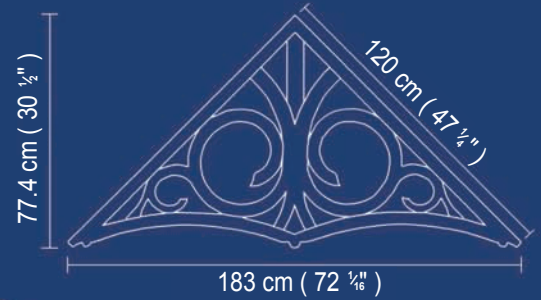

PU Doorway, Window and Wall Treatments

91310

91310 5 cm (1 15/16")

91311

91311 4 cm (1 3/16")