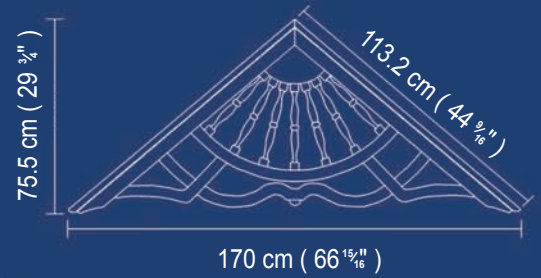

PU Doorway, Window and Wall Treatments

91310

91310 5 cm (1 15/16")

91311

91311 4 cm (1 3/16")