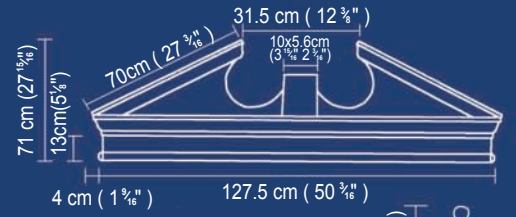

PU Doorway, Window and Wall Treatments

91210

91210

Upper thickness : 11cm (4 3/8")
Lower thickness : 7 cm (2 3/4")

91211

91211

Upper thickness : 11.5cm (4 1/2")
Lower thickness : 7 cm (2 3/4")