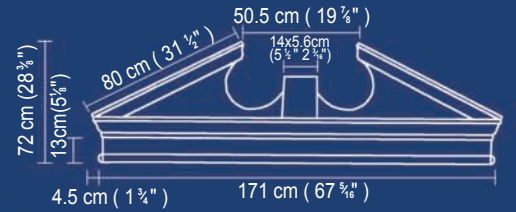

PU Doorway, Window and Wall Treatments

91210

91210

Upper thickness : 11cm (4 3/8")
Lower thickness : 7 cm (2 3/4")

91211

91211

Upper thickness : 11.5cm (4 1/2")
Lower thickness : 7 cm (2 3/4")