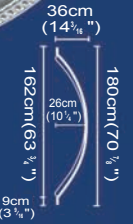

## PU Material Domes

**99155**  
 125 x 35 cm (49 3/16" x 13 3/4")  
 153 x 39.5 cm (60 1/4" x 15 5/16")

**99180**  
 162 x 26 cm (63 3/4" x 10 1/4")  
 180 x 36 cm (70 7/8" x 14 3/16")

**99158**  
 Ø 154 x 37 cm (Ø 60 5/8" x 14 3/16")  
 Ø 158 x 39 cm (Ø 62 3/16" x 15 3/8")

**99200**  
 182 x 46 cm (71 5/8" x 18 1/8")  
 204 x 50 cm (80 5/16" x 19 11/16")