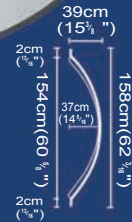

## PU Material Domes

**99155**  
 125 x 35 cm (49 3/16" x 13 3/4")  
 153 x 39.5 cm (60 1/4" x 15 5/16")

**99180**  
 162 x 26 cm (63 3/4" x 10 1/4")  
 180 x 36 cm (70 7/8" x 14 3/16")

**99158**  
 Ø 154 x 37 cm (Ø 60 5/8" x 14 3/16")  
 Ø 158 x 39 cm (Ø 62 3/16" x 15 3/8")

**99200**  
 182 x 46 cm (71 5/8" x 18 1/8")  
 204 x 50 cm (80 5/16" x 19 11/16")