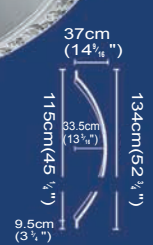

PU Material Domes

99120
95 x 12 cm (37 3/8" x 4 3/4")
120 x 16 cm (47 1/4" x 6 5/16")

99121
113 x 28 cm (44 1/2" x 11")
120 x 35 cm (47 1/4" x 13 3/4")

99130
115 x 33.5 cm (45 1/4" x 13 3/16")
134 x 37 cm (52 3/4" x 14 9/16")

99131
115 x 33.5 cm (45 1/4" x 13 3/16")
134 x 37 cm (52 3/4" x 14 9/16")

99130+80131
115 x 33.5 cm (45 1/4" x 13 3/16")
134 x 37 cm (52 3/4" x 14 9/16")

80131
52cm x 6.5 cm Ø 11cm
(20 1/2" x 2 5/16" Ø 3 15/16")
99130 99131

80100
Ø 32.5cm x 3.8 cm
(Ø 12 13/16" x 1 1/2")
99101 99102

80101
34cm x 4.5 cm Ø 8 cm
(13 3/8" x 1 3/4" Ø 4 1/2")
99101 99102

80130
Ø 46 cm x 4.5 cm
(Ø 18 1/8" x 1 3/4")
99130 99131