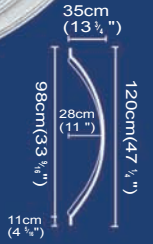

PU Material Domes

99120
95 x 12 cm (37 3/8" x 4 3/4")
120 x 16 cm (47 1/4" x 6 5/16")

99121
113 x 28 cm (44 1/2" x 11")
120 x 35 cm (47 1/4" x 13 3/4")

99130
115 x 33.5 cm (45 1/4" x 13 3/16")
134 x 37 cm (52 3/4" x 14 9/16")

99131
115 x 33.5 cm (45 1/4" x 13 3/16")
134 x 37 cm (52 3/4" x 14 9/16")

99130+80131
115 x 33.5 cm (45 1/4" x 13 3/16")
134 x 37 cm (52 3/4" x 14 9/16")

80131
52cm x 6.5 cm Ø 11cm
(20 1/2" x 2 5/16" Ø 3 15/16")
99130 99131

80100
Ø 32.5cm x 3.8 cm
(Ø 12 13/16" x 1 1/2")
99101 99102

80101
34cm x 4.5 cm Ø 8 cm
(13 3/8" x 1 3/4" Ø 4 1/2")
99101 99102

80130
Ø 46 cm x 4.5 cm
(Ø 18 1/8" x 1 3/4")
99130 99131