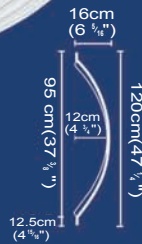

PU Material Domes

99120
95 x 12 cm (37 3/8" x 4 3/4")
120 x 16 cm (47 1/4" x 6 5/16")

99121
113 x 28 cm (44 1/2" x 11")
120 x 35 cm (47 1/4" x 13 3/4")

99130
115 x 33.5 cm (45 1/4" x 13 3/16")
134 x 37 cm (52 3/4" x 14 9/16")

99131
115 x 33.5 cm (45 1/4" x 13 3/16")
134 x 37 cm (52 3/4" x 14 9/16")

99130+80131
115 x 33.5 cm (45 1/4" x 13 3/16")
134 x 37 cm (52 3/4" x 14 9/16")

80131
52cm x 6.5 cm Ø 11cm
(20 1/2" x 2 5/16" Ø 3 15/16")
99130 99131

80100
Ø 32.5cm x 3.8 cm
(Ø 12 13/16" x 1 1/2")
99101 99102

80101
34cm x 4.5 cm Ø 8 cm
(13 3/8" x 1 3/4" Ø 4 1/2")
99101 99102

80130
Ø 46 cm x 4.5 cm
(Ø 18 1/8" x 1 3/4")
99130 99131