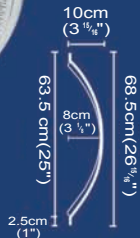

PU Material Domes

99685
63.5 x 8 cm (25" x 3 1/8")
68.5 x 10 cm (26 15/16" x 3 15/16")

99113
91 x 68 x 8 cm (35 13/16" x 26 3/4" x 3 1/8")
113 x 90 x 10 cm (44 1/2" x 35 7/16" x 3 15/16")

99090
70 x 8 cm (27 9/16" x 3 1/8")
90 x 10 cm (35 7/16" x 3 15/16")

99100
77 x 11.5 cm (30 5/16" x 4 1/2")
100 x 14 cm (39 3/8" x 5 1/2")

99101
82 x 25 cm (32 5/16" x 9 13/16")
100.5 x 25.5 cm (39 3/8" x 10 7/16")

99102
82 x 25 cm (32 5/16" x 9 13/16")
100 x 26.5 cm (39 3/8" x 10 7/16")