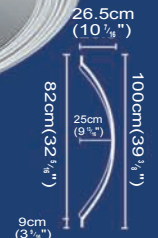

PU Material Domes

99685
63.5 x 8 cm (25" x 3 1/8")
68.5 x 10 cm (26 15/16" x 3 15/16")

99113
91 x 68 x 8 cm (35 13/16" x 26 3/4" x 3 1/8")
113 x 90 x 10 cm (44 1/2" x 35 7/16" x 3 15/16")

99090
70 x 8 cm (27 9/16" x 3 1/8")
90 x 10 cm (35 7/16" x 3 15/16")

99100
77 x 11.5 cm (30 5/16" x 4 1/2")
100 x 14 cm (39 3/8" x 5 1/2")

99101
82 x 25 cm (32 5/16" x 9 13/16")
100.5 x 25.5 cm (39 3/8" x 10 7/16")

99102
82 x 25 cm (32 5/16" x 9 13/16")
100 x 26.5 cm (39 3/8" x 10 7/16")