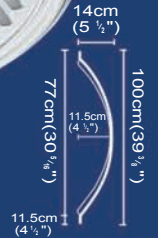

PU Material Domes

99685
63.5 x 8 cm (25" x 3 1/8")
68.5 x 10 cm (26 15/16" x 3 15/16")

99113
91 x 68 x 8 cm (35 13/16" x 26 3/4" x 3 1/8")
113 x 90 x 10 cm (44 1/2" x 35 7/16" x 3 15/16")

99090
70 x 8 cm (27 9/16" x 3 1/8")
90 x 10 cm (35 7/16" x 3 15/16")

99100
77 x 11.5 cm (30 5/16" x 4 1/2")
100 x 14 cm (39 3/8" x 5 1/2")

99101
82 x 25 cm (32 5/16" x 9 13/16")
100.5 x 25.5 cm (39 3/8" x 10 7/16")

99102
82 x 25 cm (32 5/16" x 9 13/16")
100 x 26.5 cm (39 3/8" x 10 7/16")