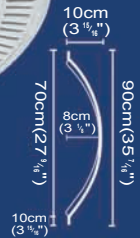

PU Material Domes

99685
63.5 x 8 cm (25" x 3 1/8")
68.5 x 10 cm (26 15/16" x 3 15/16")

99113
91 x 68 x 8 cm (35 13/16" x 26 3/4" x 3 1/8")
113 x 90 x 10 cm (44 1/2" x 35 7/16" x 3 15/16")

99090
70 x 8 cm (27 9/16" x 3 1/8")
90 x 10 cm (35 7/16" x 3 15/16")

99100
77 x 11.5 cm (30 5/16" x 4 1/2")
100 x 14 cm (39 3/8" x 5 1/2")

99101
82 x 25 cm (32 5/16" x 9 13/16")
100.5 x 25.5 cm (39 3/8" x 10 7/16")

99102
82 x 25 cm (32 5/16" x 9 13/16")
100 x 26.5 cm (39 3/8" x 10 7/16")